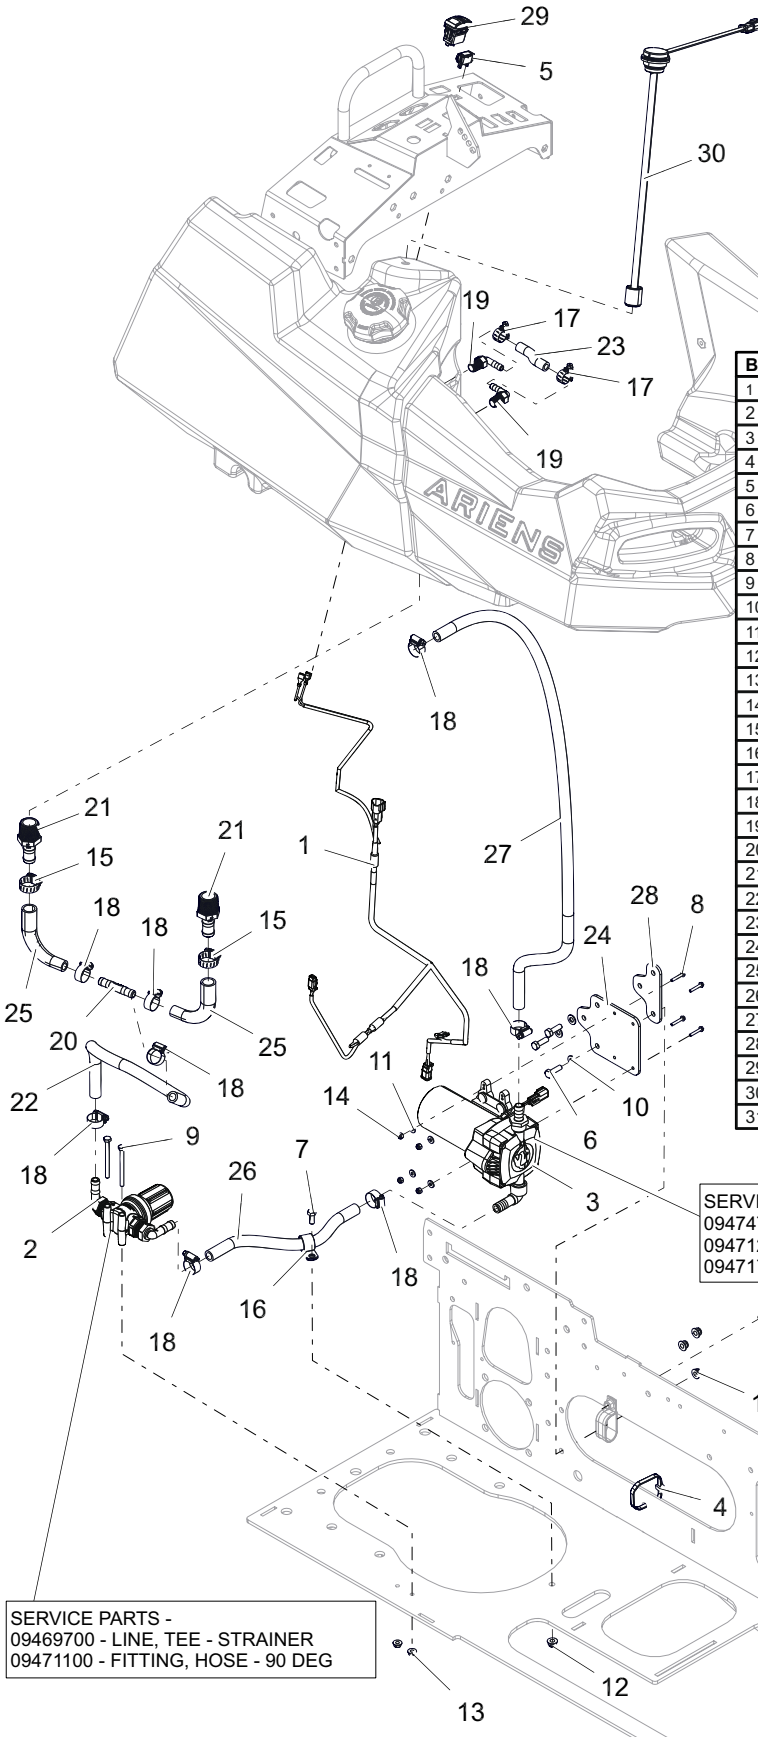

STRAINER AND PUMP ASSEMBLIES

Model 851005

BOM ID	Number	Qty	Description
1	09445600	1	HARNESS, BRINE KIT
2	09657200	1	LINE, TEE - STRAINER ASM
3	09657300	1	ASM, PUMP
4	N/A	1	TIE, WRAP 15.0" LG
5	05128700	1	LIGHT, INDICATOR (RED)
6	05901701	3	BLT, HEX 0.3125-18X1 GR5 ZC120
7	05901704	1	BLT, HEX 0.3125-18X0.75 GR5 ZC120
8	05902022	4	SCR-MCH #8-32X1.00 HWH ZCC
9	05902128	2	BLT, HEX 0.25-20X3 GR5 ZC120
10	06401017	3	WSHR-FL-STL 0.344X0.688X0.065 ZC120
11	06401029	4	WSHR-FL-STL 0.196X0.5X0.06 ZCC
12	06500809	4	NUT, LK-NYL-FLG .31-18 GR5 ZC120
13	06500821	2	NUT, FLG-CTR LK .250-20 GR5 ZC120
14	06500937	4	NUT, LK-NYL #8-32 GR5 ZC120
15	06900732	2	CLAMP, HOSE - #12 SAE
16	06917900	1	CLAMP, CUSHIONED STEEL REV
17	06922100	2	CLAMP, HOSE - #6 SAE
18	06923500	8	CLAMP, HOSE - #8 SAE
19	09471600	2	FITTING, HOSE - 90 DEG - 3/8" M NPT X 3/8" BARB
20	09472100	1	HOSE, TEE - BARB 1/2"X1/2"X1/2"
21	09472200	2	FITTING, HOSE - 1.0" M NPT X 3/4" BARB
22	09472800	1	HOSE, .50" X .75" X 17.75"
23	09472900	1	HOSE, .375" X .625" X 3.50"
24	09473059	1	BRKT, PUMP BRINE TANK (ORANGE)
25	09473100	2	HOSE, MOLDED REDUCTION - 90DEG .50"X.75"
26	09473300	1	HOSE, .50" X .75" X 12.00"
27	09473400	1	HOSE, .50" X .75" X 39.50"
28	09474459	1	BRKT, PUMP SPACER (ORANGE)
29	09492100	1	SWITCH, ROCKER - ON-OFF-ON
30	09495100	1	SENDER, TANK - BRINE
31	05901809	1	BLT, HEX 0.375-16X1.75 GR5 ZCC

SERVICE PARTS -
09474700 - PUMP, TANK
09471200 - FITTING, HOSE - 90 DEG
09471700 - FITTING, HOSE - BARB

SERVICE PARTS -
09469700 - LINE, TEE - STRAINER
09471100 - FITTING, HOSE - 90 DEG