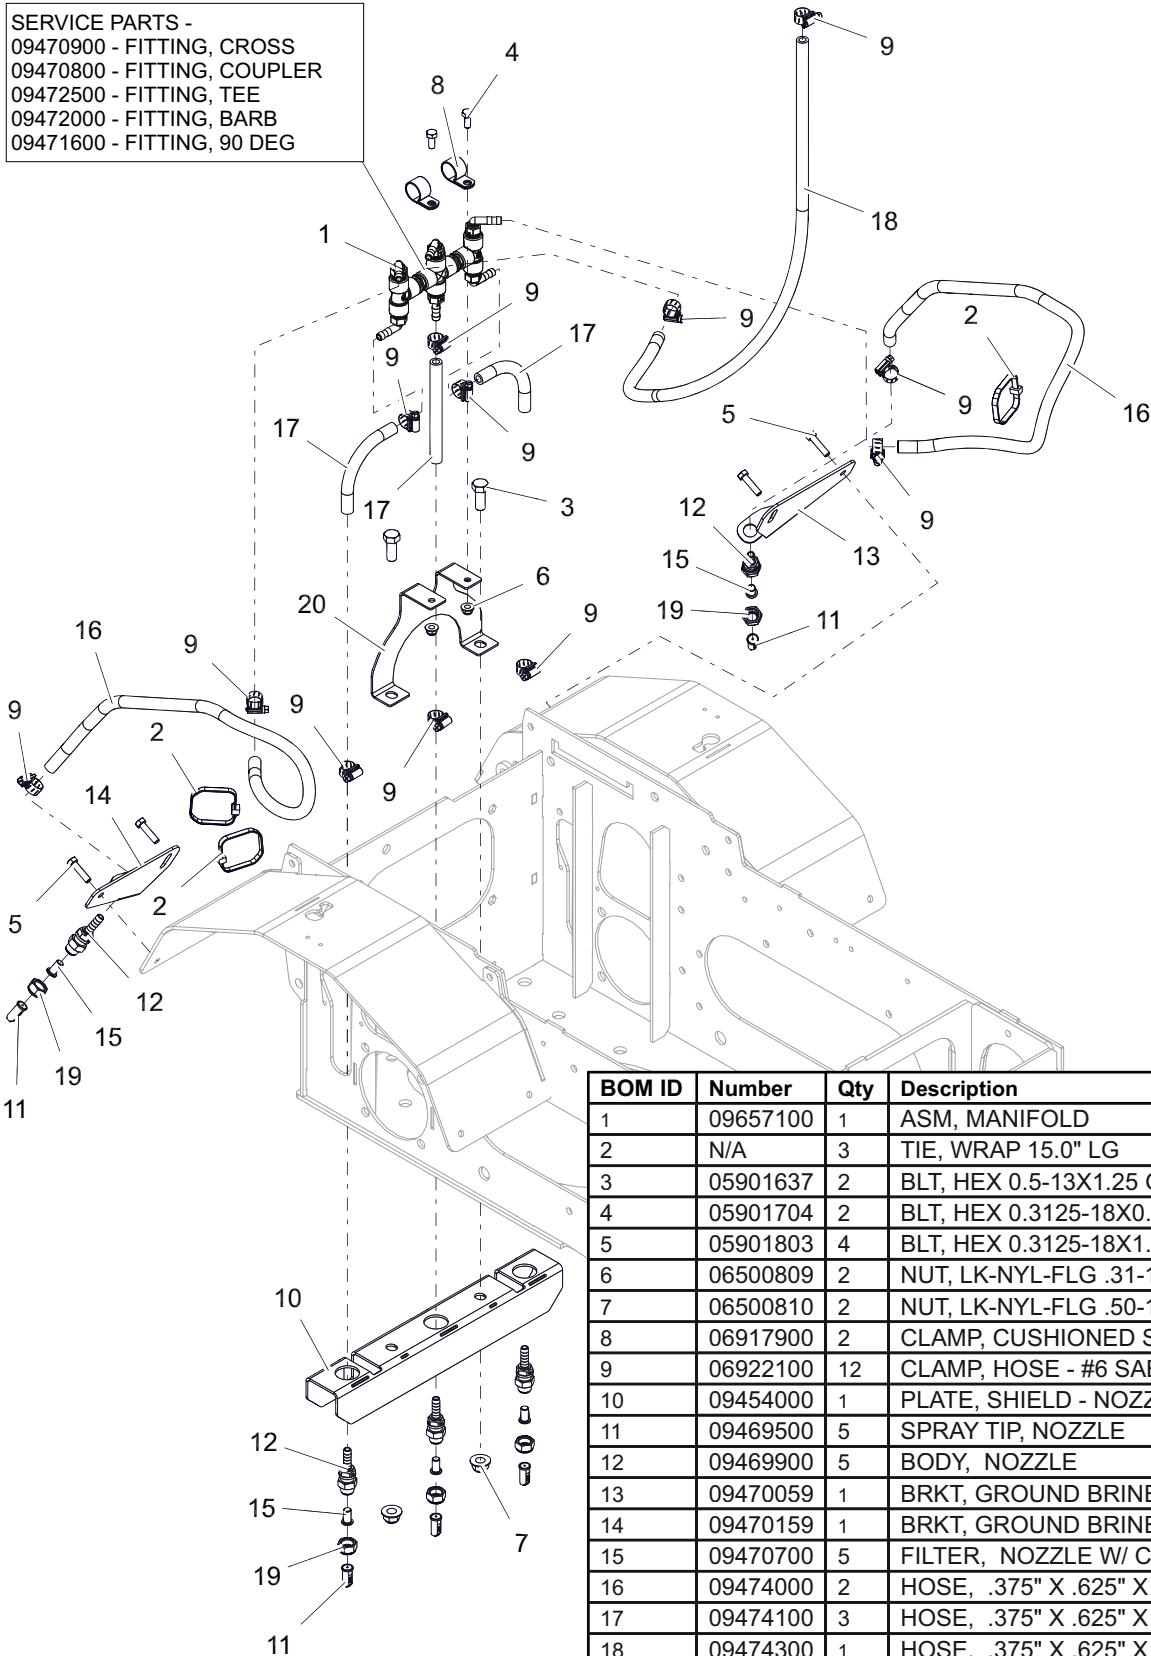

VALVE CONTROL ASSEMBLY AND SPRAY WAND

Model 851005

BOM ID	Number	Qty	Description
1	09657400	1	ASM, VALVE CONTROL
2	05901704	2	BLT, HEX 0.3125-18X0.75 GR5 ZC120
3	05901830	4	BLT, HEX-FLG 0.25-20X0.75 GR5 ZC120
4	06500821	4	NUT, FLG-CTR LK .250-20 GR5 ZC120
5	06923500	2	CLAMP, HOSE - #8 SAE
6	06924300	2	CLAMP, HOSE - #4 SAE
7	09450200	1	ADHESIVE, BRKT
8	09470259	1	BRKT, SPRAY GUN (ORANGE)
9	09470459	1	BRKT, VALVE - BRINE (ORANGE)
10	09471400	1	FITTING, HOSE - 90 DEG - 1/2" M NPT X 1/2" BARB
11	09472700	1	WAND, SPRAY - 15"
12	09473500	1	HOSE, .50" X .75" X 13.75"
13	09474200	1	HOSE, COILED - SPRAY GUN
14	09671300	1	3M PRIMER, PEN - 94

SPRAY NOZZLES

Model 851005

SERVICE PARTS -
 09470900 - FITTING, CROSS
 09470800 - FITTING, COUPLER
 09472500 - FITTING, TEE
 09472000 - FITTING, BARB
 09471600 - FITTING, 90 DEG

BOM ID	Number	Qty	Description
1	09657100	1	ASM, MANIFOLD
2	N/A	3	TIE, WRAP 15.0" LG
3	05901637	2	BLT, HEX 0.5-13X1.25 GR5 ZC120
4	05901704	2	BLT, HEX 0.3125-18X0.75 GR5 ZC120
5	05901803	4	BLT, HEX 0.3125-18X1.25 GR5 ZCC
6	06500809	2	NUT, LK-NYL-FLG .31-18 GR5 ZC120
7	06500810	2	NUT, LK-NYL-FLG .50-13 GR5 ZC120
8	06917900	2	CLAMP, CUSHIONED STEEL REV
9	06922100	12	CLAMP, HOSE - #6 SAE
10	09454000	1	PLATE, SHIELD - NOZZLE
11	09469500	5	SPRAY TIP, NOZZLE
12	09469900	5	BODY, NOZZLE
13	09470059	1	BRKT, GROUND BRINE SPRAY LH (ORANGE)
14	09470159	1	BRKT, GROUND BRINE SPRAY RH (ORANGE)
15	09470700	5	FILTER, NOZZLE W/ CHECK
16	09474000	2	HOSE, .375" X .625" X 35.00"
17	09474100	3	HOSE, .375" X .625" X 6.25"
18	09474300	1	HOSE, .375" X .625" X 41.00"
19	09474800	5	RETAINER, NOZZLE
20	09657059	1	BRKT, MANIFOLD MOUNT (ORANGE)