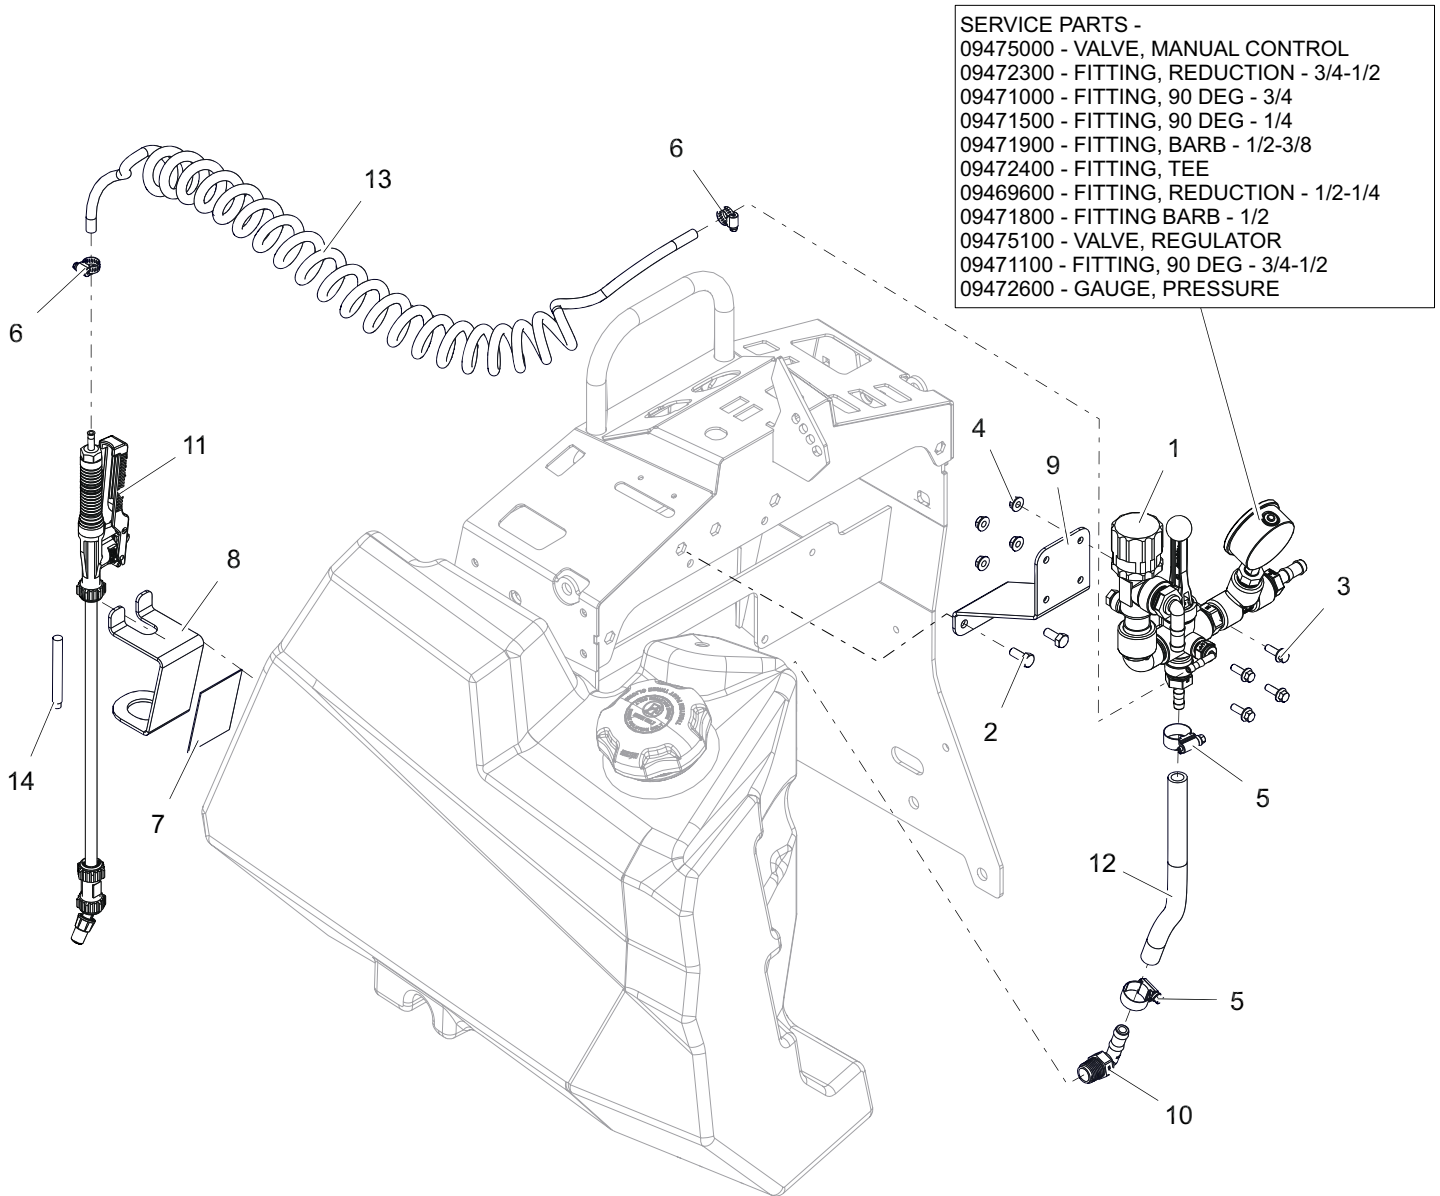

ARIENS
THE KING OF SNOW

Brine Spraying Attachment

Parts Manual

Model:

851005 – Brine Spraying Attachment
(SN 000101 +)

TABLE OF CONTENTS

Valve Control Assembly and Spray Wand.....	3
Spray Nozzles	4
Strainer and Pump Assemblies	5
Wiring Diagram.....	6

VALVE CONTROL ASSEMBLY AND SPRAY WAND

Model 851005

BOM ID	Number	Qty	Description
1	09657400	1	ASM, VALVE CONTROL
2	05901704	2	BLT, HEX 0.3125-18X0.75 GR5 ZC120
3	05901830	4	BLT, HEX-FLG 0.25-20X0.75 GR5 ZC120
4	06500821	4	NUT, FLG-CTR LK .250-20 GR5 ZC120
5	06923500	2	CLAMP, HOSE - #8 SAE
6	06924300	2	CLAMP, HOSE - #4 SAE
7	09450200	1	ADHESIVE, BRKT
8	09470259	1	BRKT, SPRAY GUN (ORANGE)
9	09470459	1	BRKT, VALVE - BRINE (ORANGE)
10	09471400	1	FITTING, HOSE - 90 DEG - 1/2" M NPT X 1/2" BARB
11	09472700	1	WAND, SPRAY - 15"
12	09473500	1	HOSE, .50" X .75" X 13.75"
13	09474200	1	HOSE, COILED - SPRAY GUN
14	09671300	1	3M PRIMER, PEN - 94

SPRAY NOZZLES

Model 851005

SERVICE PARTS -
 09470900 - FITTING, CROSS
 09470800 - FITTING, COUPLER
 09472500 - FITTING, TEE
 09472000 - FITTING, BARB
 09471600 - FITTING, 90 DEG

BOM ID	Number	Qty	Description
1	09657100	1	ASM, MANIFOLD
2	N/A	3	TIE, WRAP 15.0" LG
3	05901637	2	BLT, HEX 0.5-13X1.25 GR5 ZC120
4	05901704	2	BLT, HEX 0.3125-18X0.75 GR5 ZC120
5	05901803	4	BLT, HEX 0.3125-18X1.25 GR5 ZCC
6	06500809	2	NUT, LK-NYL-FLG .31-18 GR5 ZC120
7	06500810	2	NUT, LK-NYL-FLG .50-13 GR5 ZC120
8	06917900	2	CLAMP, CUSHIONED STEEL REV
9	06922100	12	CLAMP, HOSE - #6 SAE
10	09454000	1	PLATE, SHIELD - NOZZLE
11	09469500	5	SPRAY TIP, NOZZLE
12	09469900	5	BODY, NOZZLE
13	09470059	1	BRKT, GROUND BRINE SPRAY LH (ORANGE)
14	09470159	1	BRKT, GROUND BRINE SPRAY RH (ORANGE)
15	09470700	5	FILTER, NOZZLE W/ CHECK
16	09474000	2	HOSE, .375" X .625" X 35.00"
17	09474100	3	HOSE, .375" X .625" X 6.25"
18	09474300	1	HOSE, .375" X .625" X 41.00"
19	09474800	5	RETAINER, NOZZLE
20	09657059	1	BRKT, MANIFOLD MOUNT (ORANGE)