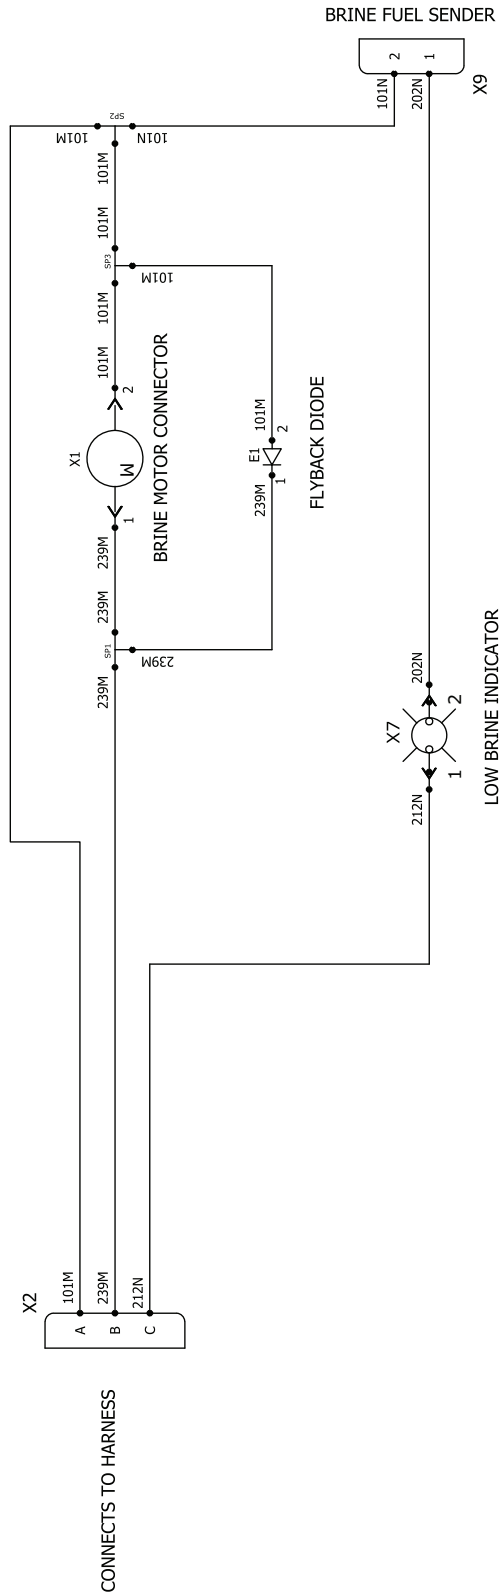

WIRING DIAGRAM

Model 851005